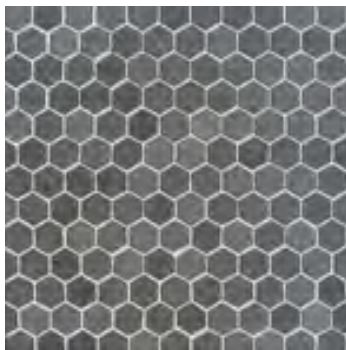

## GREY BASALT: MOSAICS

(12x12 mesh-mounted sheets- except Cultured Brick)

Mixed Finish (5/8 x 2)

5/8" Polished (5/8 x 5/8)

5/8" Tumbled (5/8 x 5/8)

Stone & Ice (Lava)

Downtown Polished

Downtown Tumbled

Hexagon Polished (1x1)

Hexagon Honed (1x1)

Natural Split (3/8 x 7/8)

Magic Polished

Breakfront (3/4 x 3/4)

Cultured Brick Honed