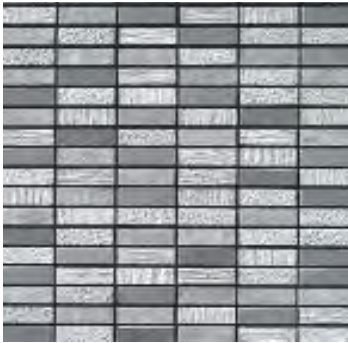

## GREY BASALT: MOSAICS

(12x12 mesh-mounted sheets- except Cultured Brick)

Mixed Finish (5/8 x 2)

5/8" Polished (5/8 x 5/8)

5/8" Tumbled (5/8 x 5/8)

Stone & Ice (Lava)

Downtown Polished

Downtown Tumbled

Hexagon Polished (1x1)

Hexagon Honed (1x1)

Natural Split (3/8 x 7/8)

Magic Polished

Breakfront (3/4 x 3/4)

Cultured Brick Honed