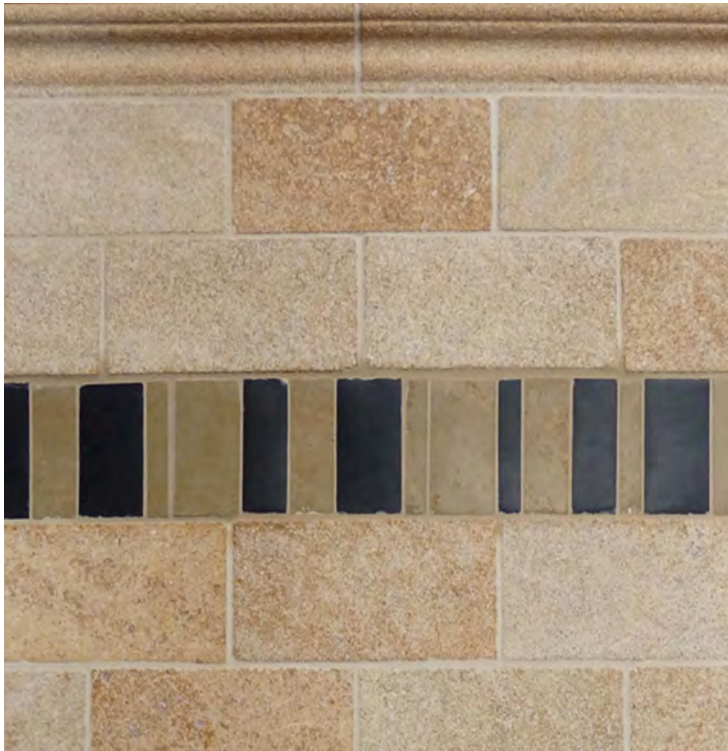

** 3" x 6" x 3/8" Brick & 12" Chair Rail **
shown with Alluvian Gold & Permian Black Limestone mosaic