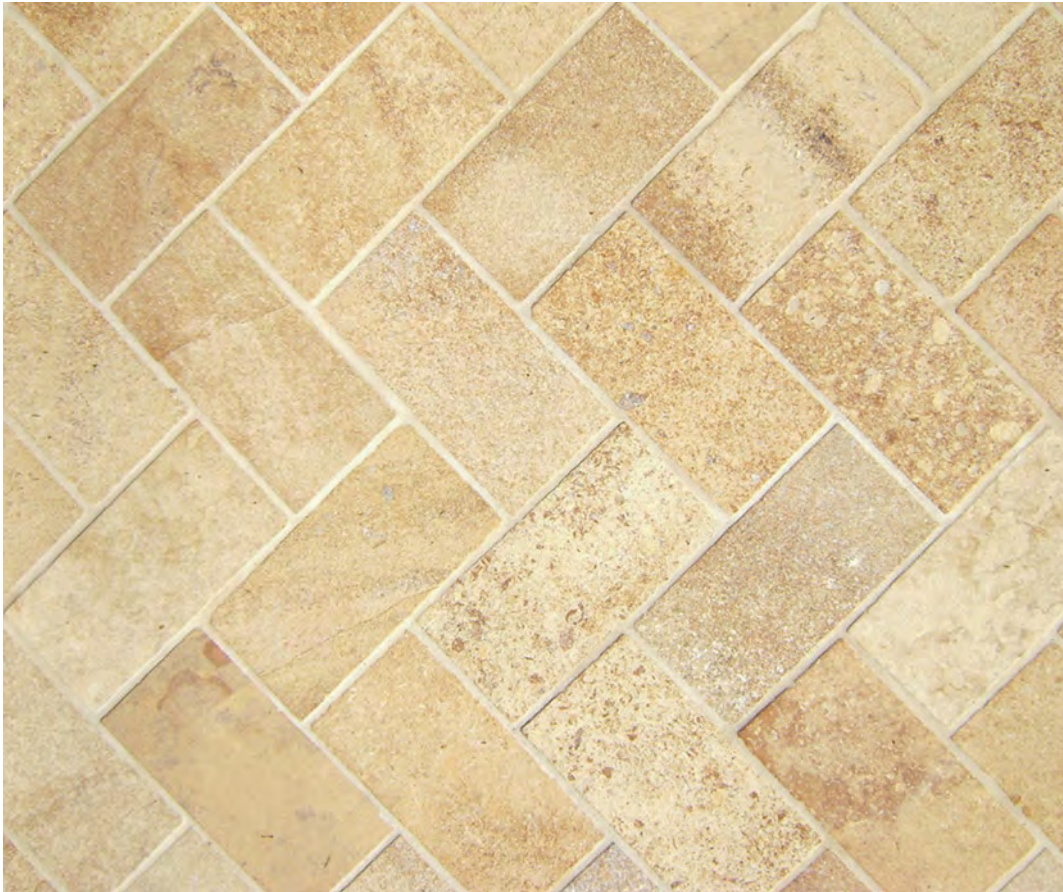

Sizes: 16 x 16 x 1/2", 6 x 6 x 3/8" and 3 x 6 x 3/8" plus coordinating chair rail & pencil rounds, **Octagon & dot: 10" x 10" x 1/2"**, **Hexagon: 8" x 8" x 1/2"** (coordinating 8" rhomboid) & **Brick: 4-1/2" x 9" x 1/2"** Finish: Straight edge All sizes are approximate. Usage: Interior & exterior applications. Stocked FOB Los Angeles warehouse. Stone is a natural product, please expect color variation.

**\*\* 8" x 8" x 1/2" Hexagon \*\***

**\*\* 10" x 10" x 1/2" Octagon with dot (shown with 4-1/2" x 9" Brick) \*\***

CHATEAU D'OR LIMESTONE

**\*\* PLEASE CALL FOR QUANTITIES OF ALL ITEMS SHOWN BELOW AS THESE ARE BEING DISCONTINUED AS STOCK. ONCE CURRENT STOCK IS DEPLETED, THESE ITEMS WILL BE AVAILABLE FOR CUSTOM ORDER ONLY. \*\***