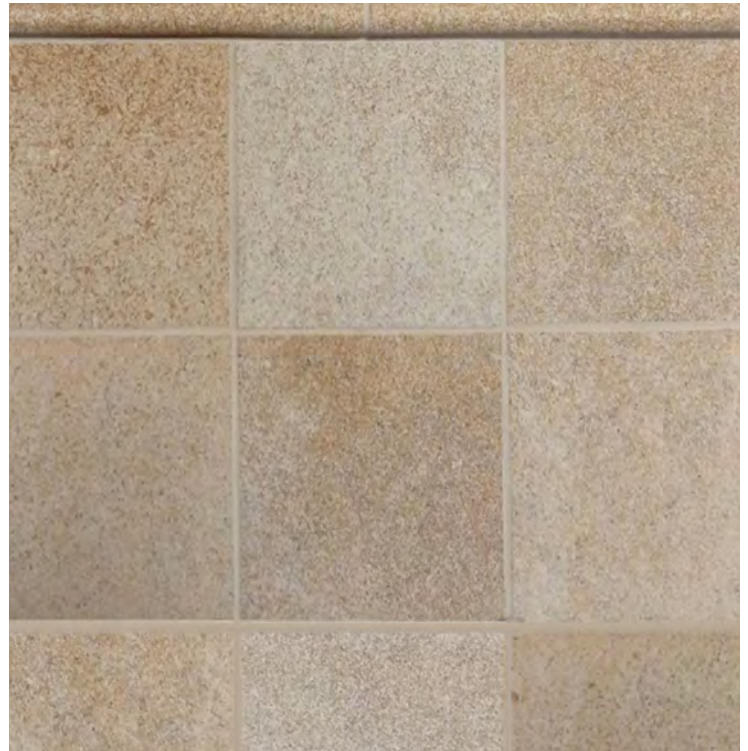

** 6" x 6" x 3/8" straight-edge squares & 12" Pencil Round **