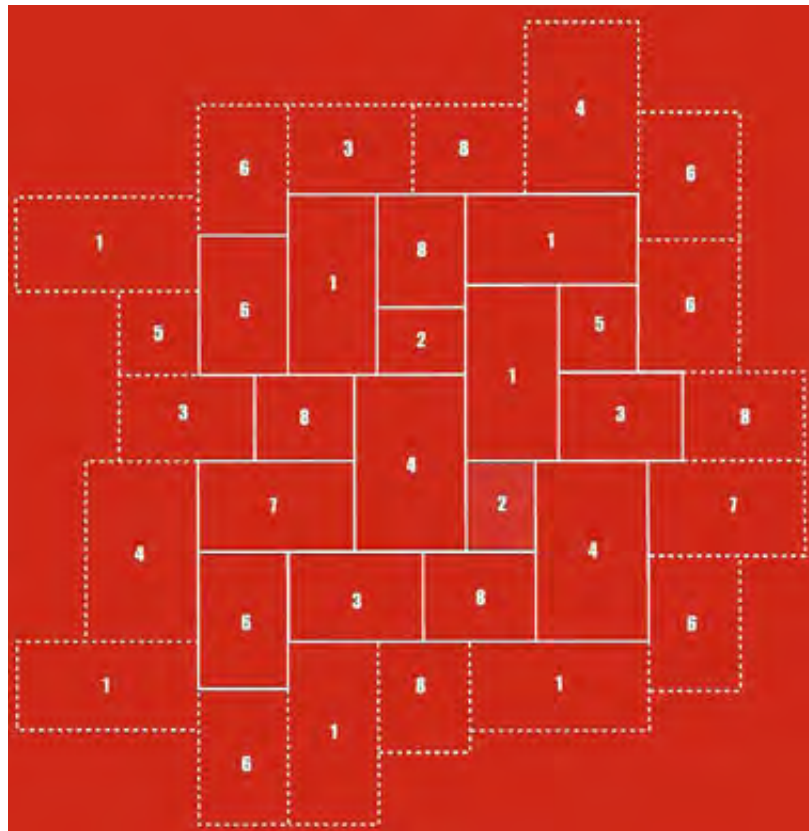

1 Pattern = 38.17 sq ft

Small Pattern (12" - 24" Random Length x 8" Width x 3/4")

1 Pattern = 78.25 sq ft

Large Pattern (18" - 35" Random Length x 16", 20" & 24" Width x 3/4")

Large Pattern (*Lisse finish with hand-beveled edge*)

IN-STOCK COLLECTION  
 CHATEAU D'OR LIMESTONE

*Versailles Pattern (Lisse finish with hand-beveled edge)*

**Dimensions**

1. 15-3/4" x 31-3/4"
2. 11-13/16" x 15-3/4"
3. 15-3/4" x 23-7/8"
4. 19-11/16" x 31-3/4"
5. 15-3/4" x 15-3/4"
6. 15-3/4" x 23-3/4"
7. 15-3/4" x 27-13/16"
8. 15-3/4" x 19-11/16"

**Pieces per Module**

1. 3 pieces
2. 2 pieces
3. 2 pieces
4. 2 pieces
5. 1 piece
6. 2 pieces
7. 1 piece
8. 3 pieces

One Pattern  
 =  
 44.35 Sq ft

Versailles is  
 not offered  
 in individual  
 pieces-only  
 as a full  
 pattern.

Sizes: 16 x 16 x 1/2", 6 x 6 x 3/8" and 3 x 6 x 3/8" plus coordinating chair rail & pencil rounds, **Octagon & dot: 10" x 10" x 1/2"**, **Hexagon: 8" x 8" x 1/2"** (coordinating 8" rhomboid) & **Brick: 4-1/2" x 9" x 1/2"** Finish: Straight edge All sizes are approximate. Usage: Interior & exterior applications. Stocked FOB Los Angeles warehouse. Stone is a natural product, please expect color variation.