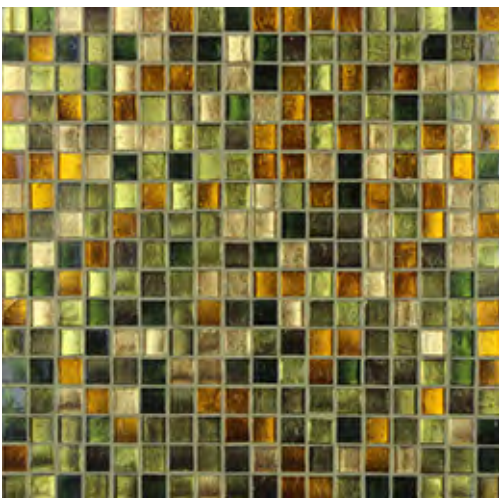

Lorenzo Blend