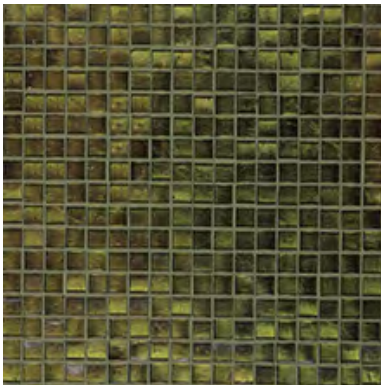

Finish: Clear

Size: approximately 5/8" x 5/8"

Sheet Size: approx. 11.61 x 11.61 face-mounted sheets max bond

Thickness: approx. 1/8"

Usage: Walls, light traffic floors and water applications.

Shown at right : Lorenzo Blend

Gold

Silver

Pale Bronze

Olive

Red

Cobalt

Teal

Tusk

Plum

FUSINA ART GLASS

Vibrant, luxurious color is the hallmark of Fusina Art Glass. **Finish:** Clear

Size: 5/8" x 5/8" **Sheet Size:** approx. 11.61" x 11.61" on face-mounted sheets, for maximum bond with adhesive.