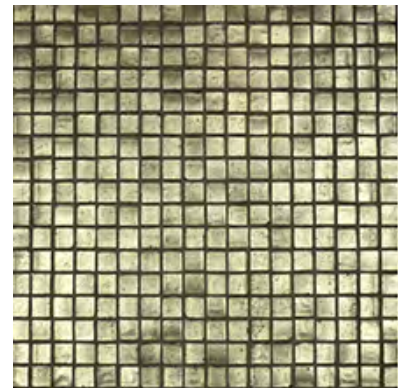

Finish: Clear

Size: approximately 5/8" x 5/8"

Sheet Size: approx. 11.61 x 11.61 face-mounted sheets max bond

Thickness: approx. 1/8"

Usage: Walls, light traffic floors and water applications.

Shown at right : Lorenzo Blend

Gold

Silver

Pale Bronze

Olive

Red

Cobalt

Teal

Tusk

Plum

FUSINA ART GLASS

Vibrant, luxurious color is the hallmark of Fusina Art Glass. **Finish:** Clear

Size: 5/8" x 5/8" **Sheet Size:** approx. 11.61" x 11.61" on face-mounted sheets, for maximum bond with adhesive.