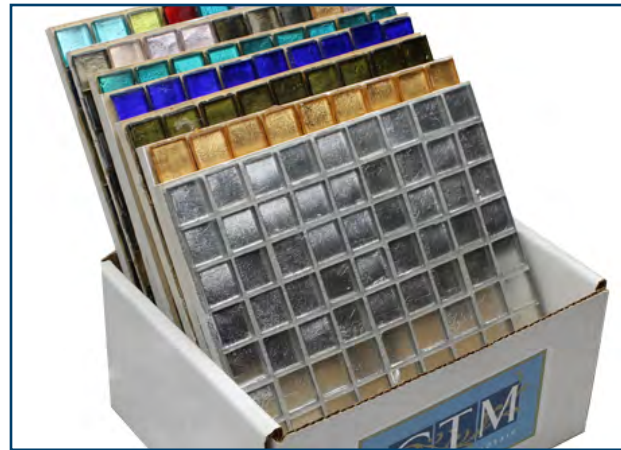

Plum

FUSINA ART GLASS

Vibrant, luxurious color is the hallmark of Fusina Art Glass. **Finish:** Clear

Size: 5/8" x 5/8" **Sheet Size:** approx. 11.61" x 11.61" on face-mounted sheets, for maximum bond with adhesive.

Thickness: approx. 1/8" Recommended Usage: Walls or light traffic floors, including water applications

Stocked FOB Los Angeles warehouse. Custom orders- please allow 8-10 weeks. Sizes are approximate.

In lieu of finishing trim, we recommend the Schluter Transition & Finishing System. Please ask us for info.

Sensa Blend

Giacomo Blend

Lorenzo Blend

*** DEALER SHOWROOM DISPLAY PROGRAM ***

SHOWROOM DESKTOP DISPLAY BOX

Includes 6x6 grouted chip boards of all 12 colors

* One set free to each CTM dealer *

Contact your CTM rep / dealer dept to order

17" x 25" SHOWROOM DISPLAY BOARD

All 12 colors included on display-ready board

\$40 / per board

Contact your CTM rep / dealer dept to order

**** ARCHITECTS & DESIGNERS ****

Please contact your rep for swatch card samples