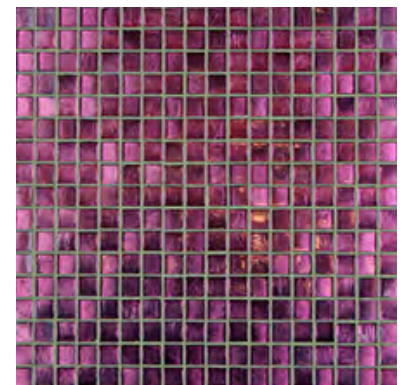

Finish: Clear

Size: approximately 5/8" x 5/8"

Sheet Size: approx. 11.61 x 11.61 face-mounted sheets max bond

Thickness: approx. 1/8"

Usage: Walls, light traffic floors and water applications.

Shown at right : Lorenzo Blend

Gold

Silver

Pale Bronze

Olive

Red

Cobalt

Teal

Tusk

Plum

FUSINA ART GLASS

Vibrant, luxurious color is the hallmark of Fusina Art Glass. **Finish:** Clear

Size: 5/8" x 5/8" **Sheet Size:** approx. 11.61" x 11.61" on face-mounted sheets, for maximum bond with adhesive.