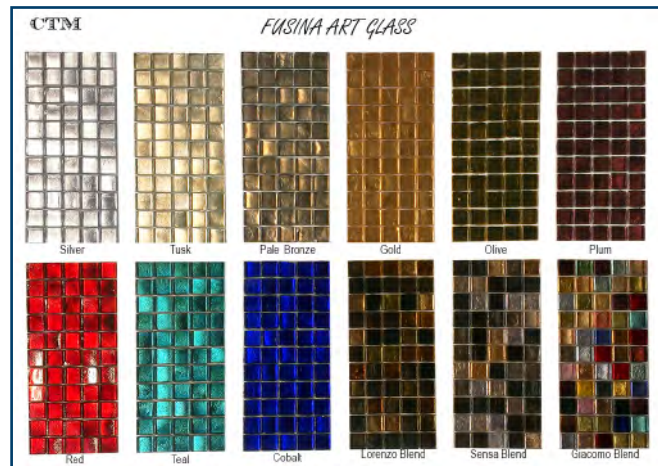

Gold

Silver

Pale Bronze

Olive

Red

Cobalt

Teal

Tusk

Plum

FUSINA ART GLASS

Vibrant, luxurious color is the hallmark of Fusina Art Glass. **Finish:** Clear

**Size:** 5/8" x 5/8" **Sheet Size:** approx. 11.61" x 11.61" on face-mounted sheets, for maximum bond with adhesive.

In lieu of finishing trim, we recommend the Schluter Transition & Finishing System. Please ask us for info.

**\* DEALER SHOWROOM DISPLAY PROGRAM \***

Sensa Blend

**SHOWROOM DESKTOP DISPLAY BOX**

Includes 6x6 grouted chip boards of all 12 colors

\* One set free to each CTM dealer \*

Contact your CTM rep / dealer dept to order

Giacomo Blend

**17" x 25" SHOWROOM DISPLAY BOARD**

All 12 colors included on display-ready board

\$40 / per board

Contact your CTM rep / dealer dept to order