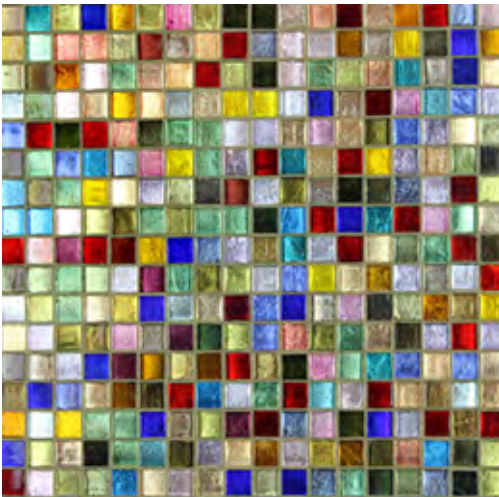

Giacomo Blend