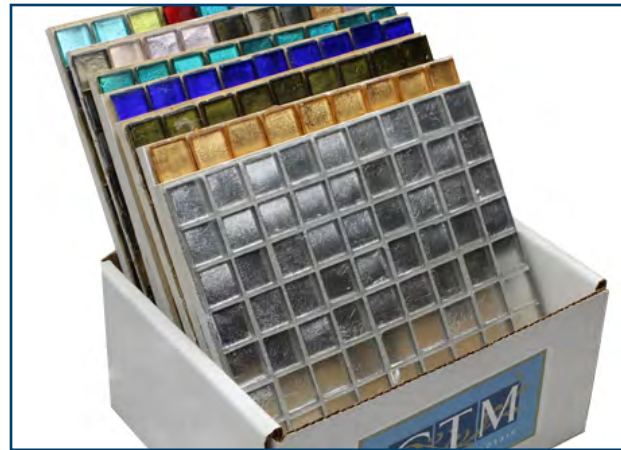

Plum

FUSINA ART GLASS

Vibrant, luxurious color is the hallmark of Fusina Art Glass. **Finish:** Clear

**Size:** 5/8" x 5/8" **Sheet Size:** approx. 11.61" x 11.61" on face-mounted sheets, for maximum bond with adhesive.

**Thickness:** approx. 1/8" Recommended Usage: Walls or light traffic floors, including water applications

Stocked FOB Los Angeles warehouse. Custom orders- please allow 8-10 weeks. Sizes are approximate.

In lieu of finishing trim, we recommend the Schluter Transition & Finishing System. Please ask us for info.

**\* DEALER SHOWROOM DISPLAY PROGRAM \***

Sensa Blend

**SHOWROOM DESKTOP DISPLAY BOX**

Includes 6x6 grouted chip boards of all 12 colors