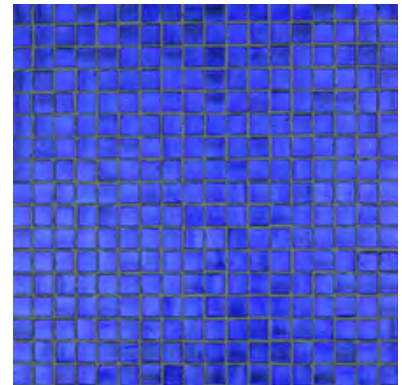

Finish: Clear

Size: approximately 5/8" x 5/8"

Sheet Size: approx. 11.61 x 11.61 face-mounted sheets max bond

Thickness: approx. 1/8"

Usage: Walls, light traffic floors and water applications.

Shown at right : Lorenzo Blend

Gold

Silver

Pale Bronze

Olive

Red

Cobalt

Teal

Tusk

Plum

FUSINA ART GLASS

Vibrant, luxurious color is the hallmark of Fusina Art Glass. **Finish:** Clear

Size: 5/8" x 5/8" **Sheet Size:** approx. 11.61" x 11.61" on face-mounted sheets, for maximum bond with adhesive.