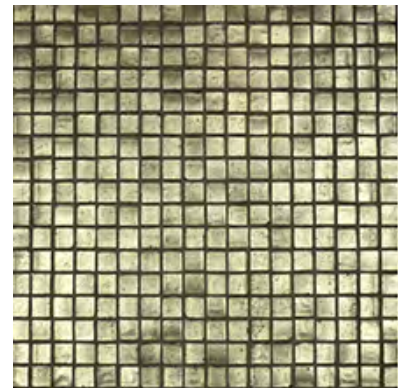

Finish: Clear

Size: approximately 5/8" x 5/8"

Sheet Size: approx. 11.61 x 11.61 face-mounted sheets max bond

Thickness: approx. 1/8"

Usage: Walls, light traffic floors and water applications.

Shown at right : Lorenzo Blend

Gold

Silver

Pale Bronze

Olive

Red

Cobalt

Teal

Tusk

Plum

FUSINA ART GLASS

Vibrant, luxurious color is the hallmark of Fusina Art Glass. **Finish:** Clear

**Size:** 5/8" x 5/8" **Sheet Size:** approx. 11.61" x 11.61" on face-mounted sheets, for maximum bond with adhesive.