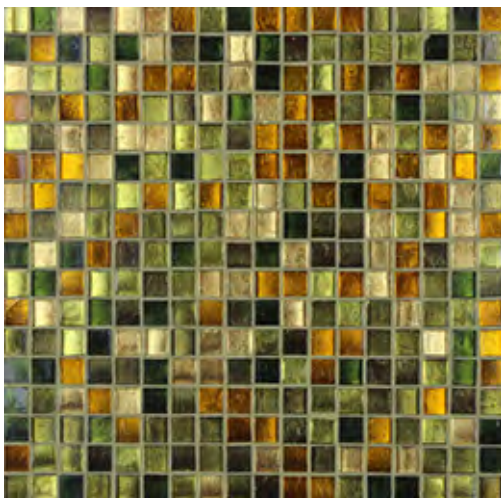

Gold

Silver

Pale Bronze

Olive

Red

Cobalt

Teal

Tusk

Plum

FUSINA ART GLASS

Vibrant, luxurious color is the hallmark of Fusina Art Glass. **Finish:** Clear

**Size:** 5/8" x 5/8" **Sheet Size:** approx. 11.61" x 11.61" on face-mounted sheets, for maximum bond with adhesive.

\* One set free to each CTM dealer \*

Contact your CTM rep / dealer dept to order

Giacomo Blend

**17" x 25" SHOWROOM DISPLAY BOARD**

All 12 colors included on display-ready board

\$40 / per board

Contact your CTM rep / dealer dept to order