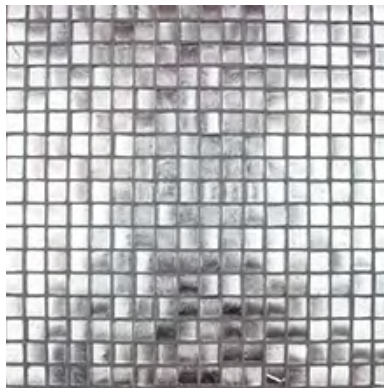

Finish: Clear

Size: approximately 5/8" x 5/8"

Sheet Size: approx. 11.61 x 11.61 face-mounted sheets max bond

Thickness: approx. 1/8"

Usage: Walls, light traffic floors and water applications.

Shown at right : Lorenzo Blend

Gold

Silver

Pale Bronze

Olive

Red

Cobalt

Teal

Tusk

Plum

FUSINA ART GLASS

Vibrant, luxurious color is the hallmark of Fusina Art Glass. **Finish:** Clear

**Size:** 5/8" x 5/8" **Sheet Size:** approx. 11.61" x 11.61" on face-mounted sheets, for maximum bond with adhesive.