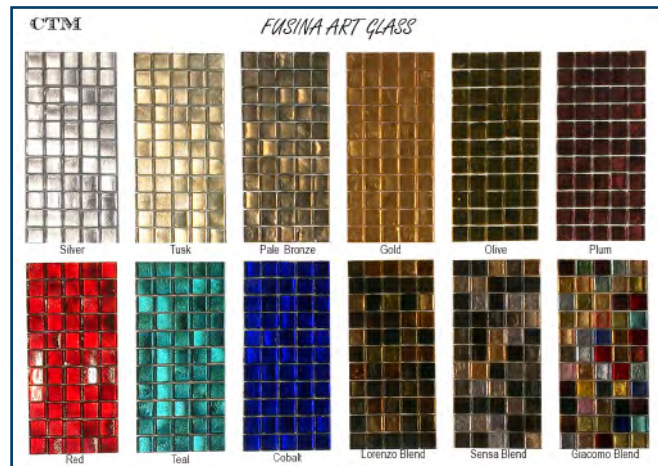

Gold

Silver

Pale Bronze

Olive

Red

Cobalt

Teal

Tusk

Plum

FUSINA ART GLASS

Vibrant, luxurious color is the hallmark of Fusina Art Glass. **Finish:** Clear

Size: 5/8" x 5/8" **Sheet Size:** approx. 11.61" x 11.61" on face-mounted sheets, for maximum bond with adhesive.

Sensa Blend

Giacomo Blend

Lorenzo Blend

*** DEALER SHOWROOM DISPLAY PROGRAM ***

SHOWROOM DESKTOP DISPLAY BOX

Includes 6x6 grouted chip boards of all 12 colors

* One set free to each CTM dealer *

Contact your CTM rep / dealer dept to order

17" x 25" SHOWROOM DISPLAY BOARD

All 12 colors included on display-ready board

\$40 / per board

Contact your CTM rep / dealer dept to order

**** ARCHITECTS & DESIGNERS ****

Please contact your rep for swatch card samples