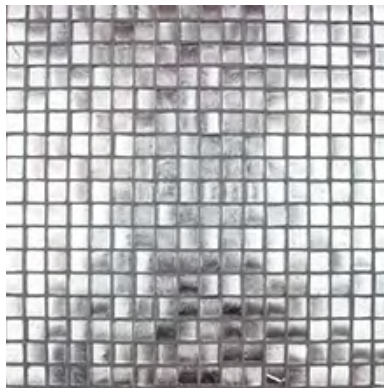

Finish: Clear

Size: approximately 5/8" x 5/8"

Sheet Size: approx. 11.61 x 11.61 face-mounted sheets max bond

Thickness: approx. 1/8"

Usage: Walls, light traffic floors and water applications.

Shown at right : Lorenzo Blend

Gold

Silver

Pale Bronze

Olive

Red

Cobalt

Teal

Tusk

Plum

FUSINA ART GLASS

Vibrant, luxurious color is the hallmark of Fusina Art Glass. **Finish:** Clear

Size: 5/8" x 5/8" **Sheet Size:** approx. 11.61" x 11.61" on face-mounted sheets, for maximum bond with adhesive.