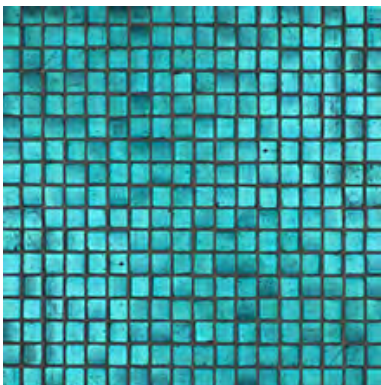

Finish: Clear

Size: approximately 5/8" x 5/8"

Sheet Size: approx. 11.61 x 11.61 face-mounted sheets max bond

Thickness: approx. 1/8"

Usage: Walls, light traffic floors and water applications.

Shown at right : Lorenzo Blend

Gold

Silver

Pale Bronze

Olive

Red

Cobalt

Teal

Tusk

Plum

FUSINA ART GLASS

Vibrant, luxurious color is the hallmark of Fusina Art Glass. **Finish:** Clear

Size: 5/8" x 5/8" **Sheet Size:** approx. 11.61" x 11.61" on face-mounted sheets, for maximum bond with adhesive.