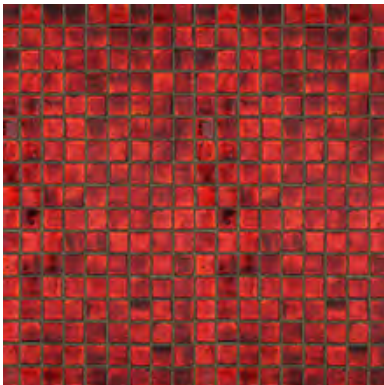

Finish: Clear

Size: approximately 5/8" x 5/8"

Sheet Size: approx. 11.61 x 11.61 face-mounted sheets max bond

Thickness: approx. 1/8"

Usage: Walls, light traffic floors and water applications.

Shown at right : Lorenzo Blend

Gold

Silver

Pale Bronze

Olive

Red

Cobalt

Teal

Tusk

Plum

FUSINA ART GLASS

Vibrant, luxurious color is the hallmark of Fusina Art Glass. **Finish:** Clear

Size: 5/8" x 5/8" **Sheet Size:** approx. 11.61" x 11.61" on face-mounted sheets, for maximum bond with adhesive.