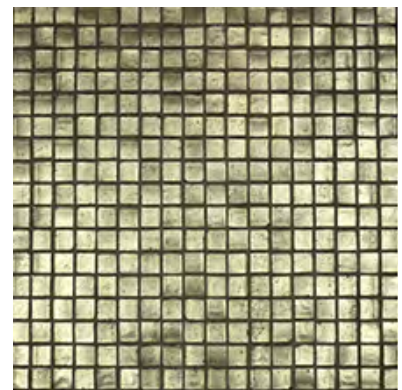

Finish: Clear

Size: approximately 5/8" x 5/8"

Sheet Size: approx. 11.61 x 11.61 face-mounted sheets max bond

Thickness: approx. 1/8"

Usage: Walls, light traffic floors and water applications.

Shown at right : Lorenzo Blend

Gold

Silver

Pale Bronze

Olive

Red

Cobalt

Teal

Tusk

Plum

FUSINA ART GLASS

Vibrant, luxurious color is the hallmark of Fusina Art Glass. **Finish:** Clear

**Size:** 5/8" x 5/8" **Sheet Size:** approx. 11.61" x 11.61" on face-mounted sheets, for maximum bond with adhesive.