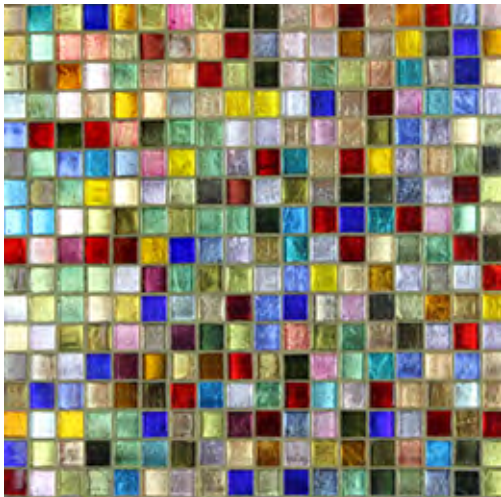

Giacomo Blend