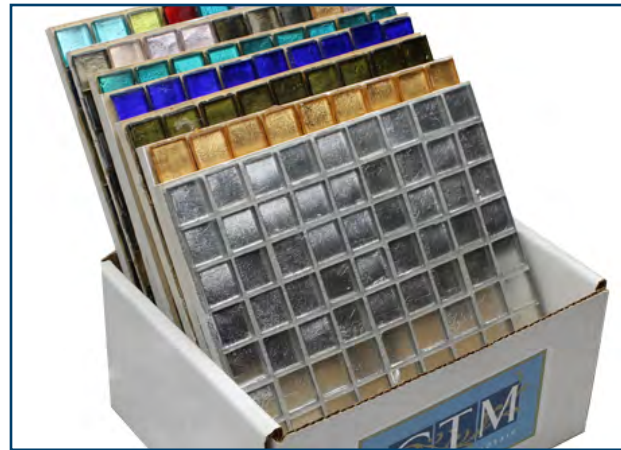

Plum

FUSINA ART GLASS

Vibrant, luxurious color is the hallmark of Fusina Art Glass. **Finish:** Clear

**Size:** 5/8" x 5/8" **Sheet Size:** approx. 11.61" x 11.61" on face-mounted sheets, for maximum bond with adhesive.

**Thickness:** approx. 1/8" Recommended Usage: Walls or light traffic floors, including water applications

Stocked FOB Los Angeles warehouse. Custom orders- please allow 8-10 weeks. Sizes are approximate.

In lieu of finishing trim, we recommend the Schluter Transition & Finishing System. Please ask us for info.

Sensa Blend

Giacomo Blend

Lorenzo Blend

**\* DEALER SHOWROOM DISPLAY PROGRAM \***

**SHOWROOM DESKTOP DISPLAY BOX**

Includes 6x6 grouted chip boards of all 12 colors

\* One set free to each CTM dealer \*

Contact your CTM rep / dealer dept to order

**17" x 25" SHOWROOM DISPLAY BOARD**

All 12 colors included on display-ready board