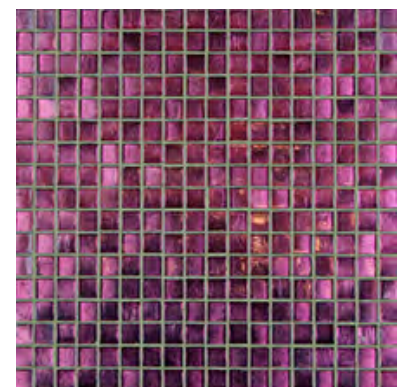

Finish: Clear

Size: approximately 5/8" x 5/8"

Sheet Size: approx. 11.61 x 11.61 face-mounted sheets max bond

Thickness: approx. 1/8"

Usage: Walls, light traffic floors and water applications.

Shown at right : Lorenzo Blend

Gold

Silver

Pale Bronze

Olive

Red

Cobalt

Teal

Tusk

Plum

FUSINA ART GLASS

Vibrant, luxurious color is the hallmark of Fusina Art Glass. **Finish:** Clear

**Size:** 5/8" x 5/8" **Sheet Size:** approx. 11.61" x 11.61" on face-mounted sheets, for maximum bond with adhesive.