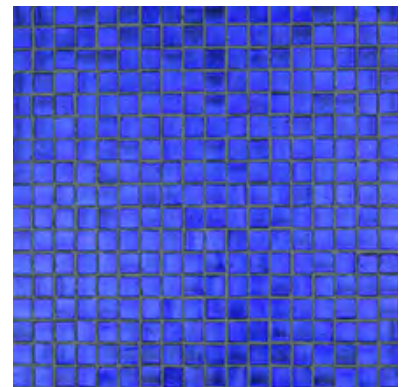

Finish: Clear

Size: approximately 5/8" x 5/8"

Sheet Size: approx. 11.61 x 11.61 face-mounted sheets max bond

Thickness: approx. 1/8"

Usage: Walls, light traffic floors and water applications.

Shown at right : Lorenzo Blend

Gold

Silver

Pale Bronze

Olive

Red

Cobalt

Teal

Tusk

Plum

FUSINA ART GLASS

Vibrant, luxurious color is the hallmark of Fusina Art Glass. **Finish:** Clear

**Size:** 5/8" x 5/8" **Sheet Size:** approx. 11.61" x 11.61" on face-mounted sheets, for maximum bond with adhesive.

**Thickness:** approx. 1/8" Recommended Usage: Walls or light traffic floors, including water applications

Stocked FOB Los Angeles warehouse. Custom orders- please allow 8-10 weeks. Sizes are approximate.