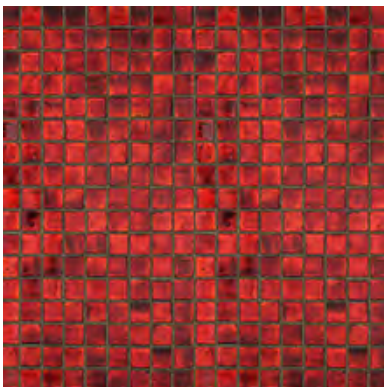

Finish: Clear

Size: approximately 5/8" x 5/8"

Sheet Size: approx. 11.61 x 11.61 face-mounted sheets max bond

Thickness: approx. 1/8"

Usage: Walls, light traffic floors and water applications.

Shown at right : Lorenzo Blend

Gold

Silver

Pale Bronze

Olive

Red

Cobalt

Teal

Tusk

Plum

FUSINA ART GLASS

Vibrant, luxurious color is the hallmark of Fusina Art Glass. **Finish:** Clear

**Size:** 5/8" x 5/8" **Sheet Size:** approx. 11.61" x 11.61" on face-mounted sheets, for maximum bond with adhesive.