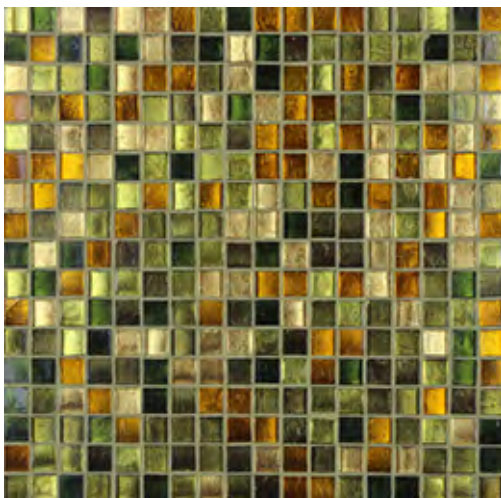

Lorenzo Blend