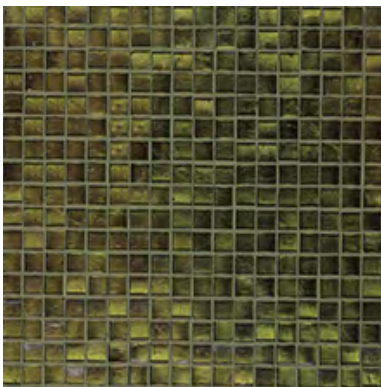

Finish: Clear

Size: approximately 5/8" x 5/8"

Sheet Size: approx. 11.61 x 11.61 face-mounted sheets max bond

Thickness: approx. 1/8"

Usage: Walls, light traffic floors and water applications.

Shown at right : Lorenzo Blend

Gold

Silver

Pale Bronze

Olive

Red

Cobalt

Teal

Tusk

Plum

FUSINA ART GLASS

Vibrant, luxurious color is the hallmark of Fusina Art Glass. **Finish:** Clear

**Size:** 5/8" x 5/8" **Sheet Size:** approx. 11.61" x 11.61" on face-mounted sheets, for maximum bond with adhesive.