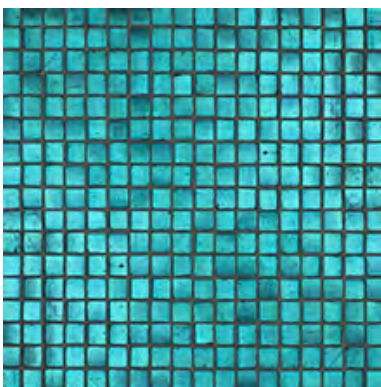

Finish: Clear

Size: approximately 5/8" x 5/8"

Sheet Size: approx. 11.61 x 11.61 face-mounted sheets max bond

Thickness: approx. 1/8"

Usage: Walls, light traffic floors and water applications.

Shown at right : Lorenzo Blend

Gold

Silver

Pale Bronze

Olive

Red

Cobalt

Teal

Tusk

Plum

FUSINA ART GLASS

Vibrant, luxurious color is the hallmark of Fusina Art Glass. **Finish:** Clear

**Size:** 5/8" x 5/8" **Sheet Size:** approx. 11.61" x 11.61" on face-mounted sheets, for maximum bond with adhesive.