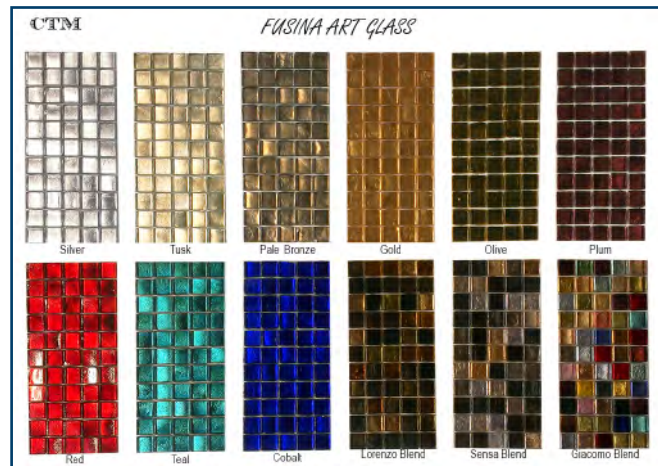

Gold

Silver

Pale Bronze

Olive

Red

Cobalt

Teal

Tusk

Plum

FUSINA ART GLASS

Vibrant, luxurious color is the hallmark of Fusina Art Glass. **Finish:** Clear

**Size:** 5/8" x 5/8" **Sheet Size:** approx. 11.61" x 11.61" on face-mounted sheets, for maximum bond with adhesive.

Includes 6x6 grouted chip boards of all 12 colors

\* One set free to each CTM dealer \*

Contact your CTM rep / dealer dept to order

**17" x 25" SHOWROOM DISPLAY BOARD**

All 12 colors included on display-ready board