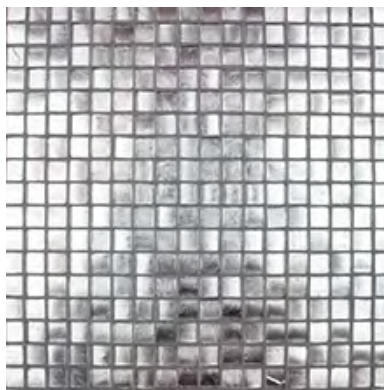

Finish: Clear

Size: approximately 5/8" x 5/8"

Sheet Size: approx. 11.61 x 11.61 face-mounted sheets max bond

Thickness: approx. 1/8"

Usage: Walls, light traffic floors and water applications.

Shown at right : Lorenzo Blend

Gold

Silver

Pale Bronze

Olive

Red

Cobalt

Teal

Tusk

Plum

FUSINA ART GLASS

Vibrant, luxurious color is the hallmark of Fusina Art Glass. **Finish:** Clear

**Size:** 5/8" x 5/8" **Sheet Size:** approx. 11.61" x 11.61" on face-mounted sheets, for maximum bond with adhesive.

**Thickness:** approx. 1/8" Recommended Usage: Walls or light traffic floors, including water applications

Stocked FOB Los Angeles warehouse. Custom orders- please allow 8-10 weeks. Sizes are approximate.