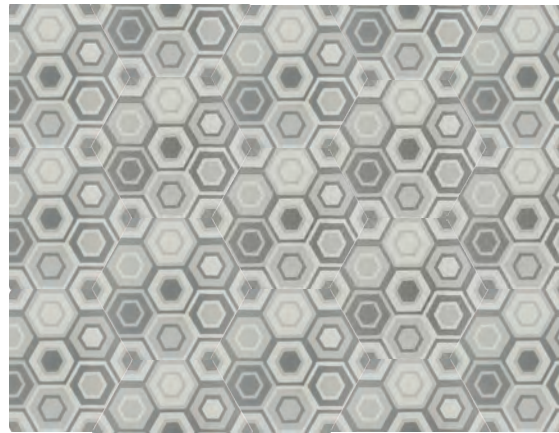

4-tile pattern

Falun 1 (Single tile)

Demeter 1 (Single tile)

4-tile pattern

4-tile pattern

Falun 2 (Single tile)

Demeter 2 (Single tile)

4-tile pattern

Selene 2 (Single tile)

4-tile pattern

4-tile pattern

Leila 3 (Single tile)

Selene 3 (Single tile)

4-tile pattern

4-tile pattern

Moor 1 (Single tile)

Moor 2 (Single tile)

4-tile pattern

Moor 3 (Single tile)

18-tile pattern

IN-STOCK COLLECTION

FRENCH ENCAUSTIC CEMENT TILES

4-tile pattern

Harmonia 1 (Single tile)

Harmonia 2 (Single tile)

4-tile pattern

Harmonia 3 (Single tile)

Multi-tile pattern
(shown with cut pieces along edges)

**COMING SOON:
2 NEW PATTERNS!**

(not shown)