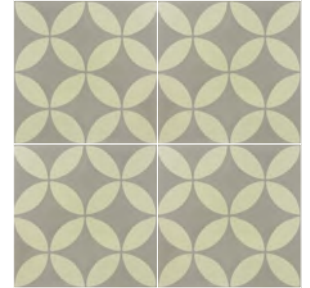

FRENCH ENCAUSTIC CEMENT TILES

Sizes: Square: 8 x 8 x 9/16" Hexagon: 9 x 9 x 9/16" (corner to corner)

Finish: Natural / Matte / Sealed Usage: interior walls & floors & sealed exterior applications.

Please note that bright colors may fade slightly over time if exposed to direct sunlight. Follow recommended installation instructions.

4-tile pattern

Falun 1 (Single tile)

Demeter 1 (Single tile)

4-tile pattern

4-tile pattern

Falun 2 (Single tile)

Demeter 2 (Single tile)

4-tile pattern

Porto 3 (Single tile)

10-tile pattern

4-tile pattern

Leila 1 (Single tile)

Selene 1 (Single tile)

4-tile pattern

4-tile pattern

Leila 2 (Single tile)

Selene 2 (Single tile)

4-tile pattern

4-tile pattern

Leila 3 (Single tile)

Selene 3 (Single tile)

4-tile pattern

4-tile pattern

Moor 1 (Single tile)