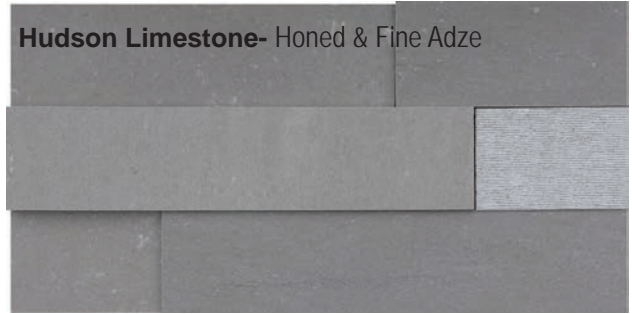

## 3-Dimensional

Available in multiple widths, sizes and stocked stone options  
2-3 week lead time. Stocked FOB Los Angeles warehouse.

**Hudson Limestone- Honed**

**Hudson Limestone- Honed & Fine Adze**

(Also Honed, Bush-Hammered, Sandblasted or Polished)  
Shown: 4" W x 6, 9 & 18" L x 5/8, 3/4, 1/2 & 1 1/4"

**Grey Basalt- Antique Flamed, Honed & Combed**

(Also Downpour, Polished, Sandblasted, Flamed-Wave, Brushed, Kohala, Bush-Hammered, Chateau, or Striated)  
Shown: 4" W x 6, 9, 15 & 18" L x 3/8, 1/2, 3/4 & 1 1/4"