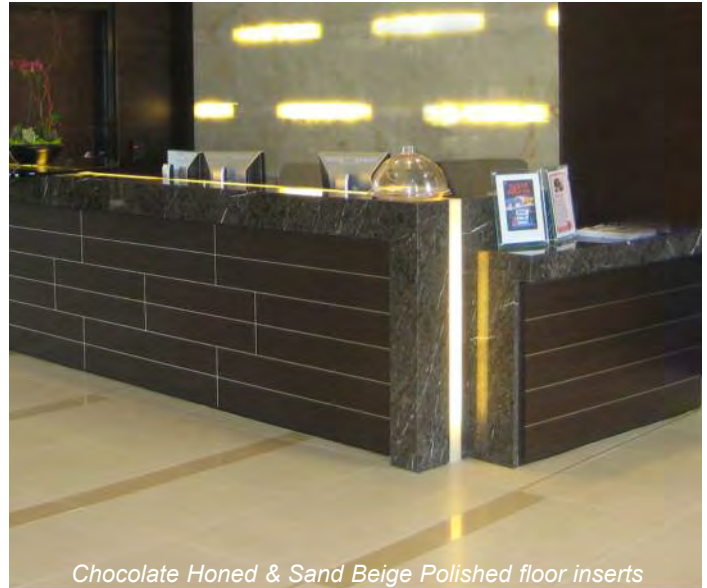

IN-STOCK COLLECTION

MODERN LIMESTONE

The Modern Collection has the look and finish of real stone and none of the maintenance. **Stocked Size::12x24x 3/8"**

Stocked Finish: Matte or Brushed. Recommended Usage: Interior or exterior & water applications.

**Matte finish meets or exceeds the ADA .60 COF testing recom. for commercial use. Stocked FOB Los Angeles warehouse.*

For finishing trim, we recommend the *Schluter Transition & Finishing System*. Please ask!

Architecture & Design by: Studio 9 one 2

Ash Grey Matte

Chocolate Honed & Sand Beige Polished floor inserts

ASH GREY (Matte finish shown)

CREMA LUNA (Matte finish shown)

OLIVE (Matte finish shown)

SAND BEIGE (Matte finish shown)