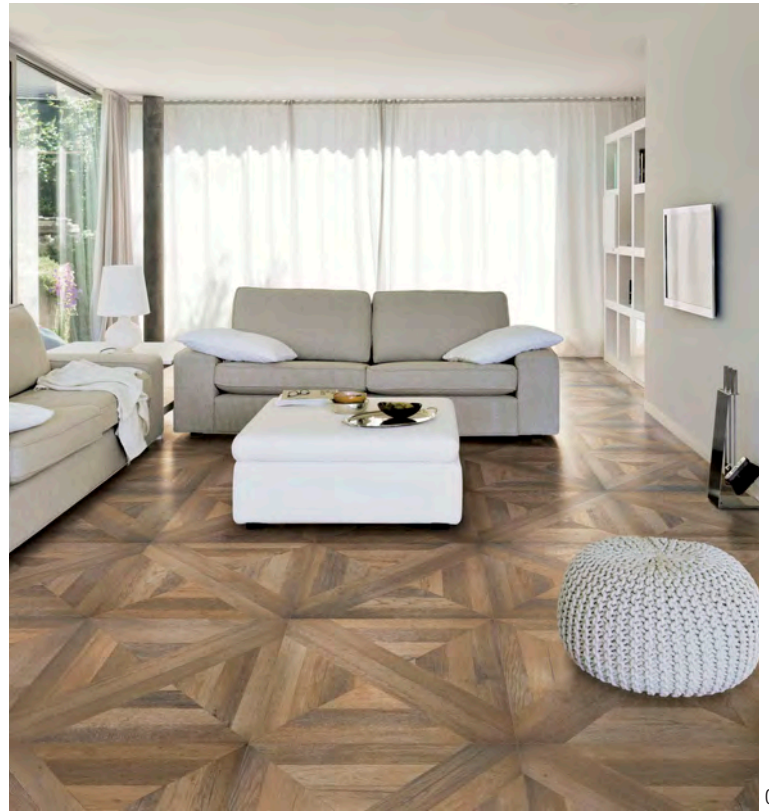

IN-STOCK COLLECTION

www.CTMtile.com

CASTELLAN PARQUET MADE IN ITALY

Sienna