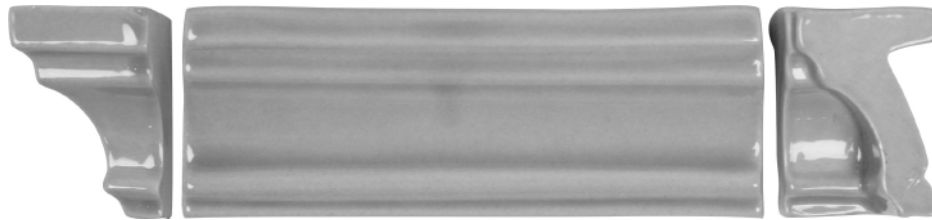

Outside corner Chair Rail 2-1/2 x 6 (shown in Doolin Ash) Inside corner

BULLNOSE

All 3x6 & 3x9 field tile are available in the following bullnose:

SBN -Surface Bullnose on short side

SBN -Surface Bullnose on long side

3x3 **DBN** -Double Bullnose on 2 connecting sides / corner (for use as 3x6 or 3x9 finish piece)

TRIM GLAZE COLORS