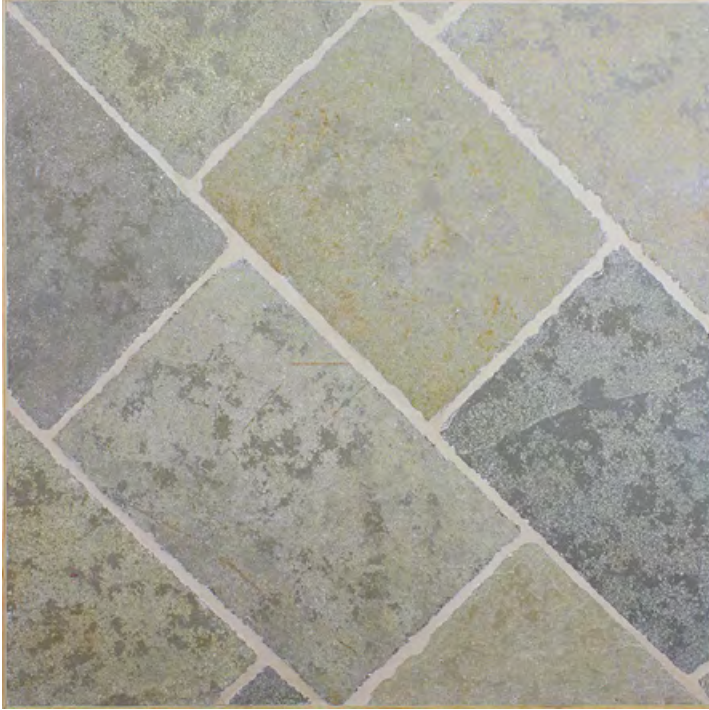

Historic Stone Collection

www.CTMtile.com
www.CTMdealer.com

Alluvian Gold Limestone

Stock Sizes & Finishes: Drift, Rough Drift and Antique-Worn & Honed Finish with straight-edge: 16 x Free Length x 3/4
Tumbled Finish: 16 x Free-Length x 3/4 (handcut edge) & 16 x 32 x 1-1/4 stair tread/pool coping (with straight, eased edge).

Usage: Commercial & Residential; Interior & Exterior applications. **All sizes are approximate.**

Stone is a natural product, please expect some beautiful color variation.

16 x Free Length x 3/4 (Tumbled Finish) Stocked

Alluvian Gold Limestone

Stocked Finishes

Tumbled Finish
16 x Free Length x 3/4

Drift Finish
16 x Free Length x 3/4

Antique-Worn & Honed
16 x Free Length x 3/4

Rough Drift Finish
16 x Free Length x 3/4