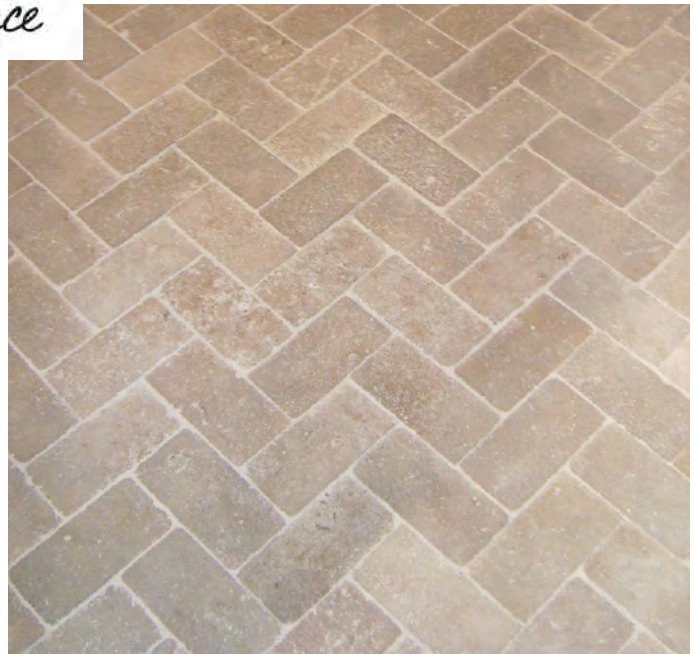

Stock: Versailles Pattern (shown) & 16 x free length x 5/8" in **Chateau** Finish. **Stock:** 4" x 8" x 3/4" Brick & 6" x 6" x 3/4" Octagon with Dot in **Tumbled** Finish. **Slab:** 40" x 90" x 3/4" in **Brushed** finish. Stone is a natural product, *please expect some color variation.*

FRENCH LIMESTONE

VALLANGIS

Vallangis Limestone is a rich golden color with subtle veining, granules & fossils that characterize limestone unique to the region. **Stocked Sizes/Pattern:** 16x free length x 5/8, *Versailles pattern* (see previous page for sizes), 4" x 8" x 3/4" Brick, 6" x 6" x 3/4" Octagon with Dot and Brushed Slab: 40" x 90" x 3/4" **Stocked Finish:** 16 x free length & Versailles pattern: Chateau finish. Brick & Octagon: Tumbled finish. Recommended Usage: interior or exterior applications. Sizes are approximate. Custom sizes & finishes available: 8-10 week lead time. Stone is a natural product, **please expect some color variation.**

Versailles Pattern (Chateau Finish)

16 x FL x 5/8 (Chateau Finish) with brushed treads

Tumbled Finish - 6" x 6" Octagon with Dot

Tumbled Finish - 4" x 8" Rectangle

FRENCH LIMESTONE

VALLANGIS CUSTOM FINISHES