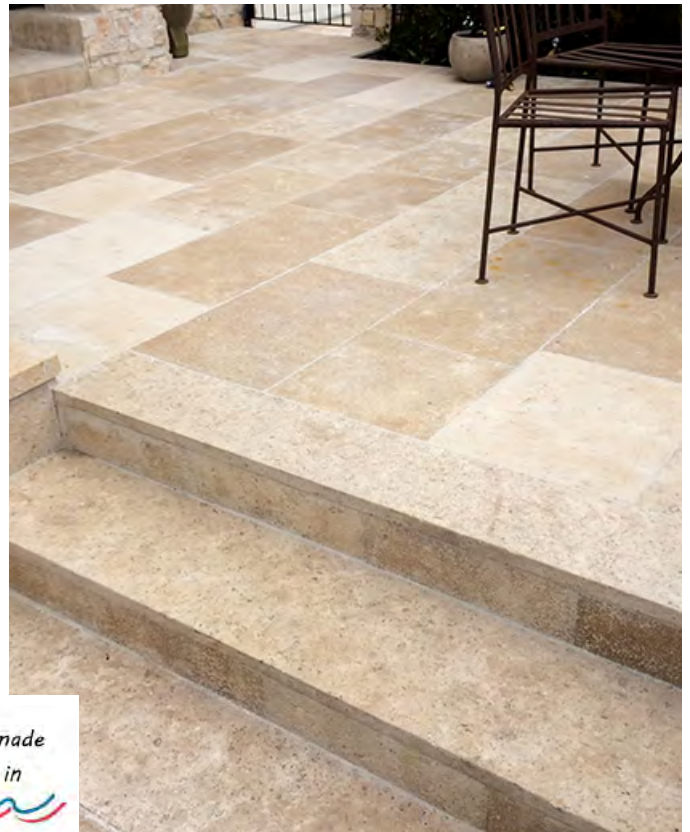

16 x FL x 5/8 (Chateau Finish) with brushed treads