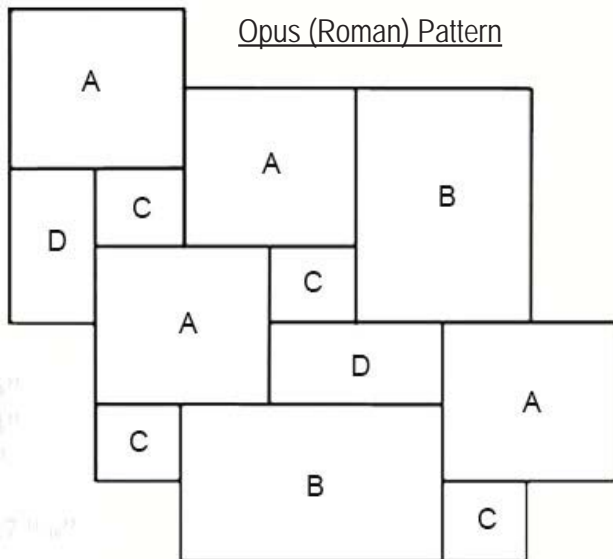

# FRENCH LIMESTONE

---

## MASSANGIS

Stocked Size: Opus Pattern (shown above) Thickness: 5/8" Stocked Finish: Medieval  
Usage: Commercial, Residential, Interior & Exterior applications. Vertical use *only* with appropriate thickness in Freeze/Thaw conditions. ~ **Recommendation: seal with Dry-Treat STAIN-PROOF Original™ Sealer.** ~  
Coordinating Slab options: please enquire. Custom sizes & finishes are available.  
Custom orders are subject to a 500 sq ft minimum & 10-12 week lead time.

Opus (Roman) Pattern

One Pattern = 19.76 Sq Ft

Thickness: 5/8"

A. 17-7/8" x 17-7/8" (4 pcs)

B. 8-7/8" x 17-7/8" (2 pcs)

C. 8-7/8" x 8-7/8" (4 pcs)

D. 17-7/8" x 26-7/8" (2 pcs)

\* sold in full-pattern modules only- not individually.