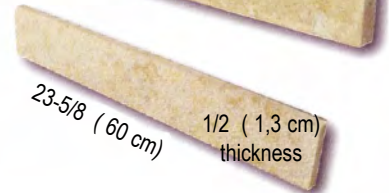

**Opus IV (large pattern)**  
1-1/4" (3 cm) thickness

19-11/16 x 29-1/2 (50 cm x 75 cm)  
19-11/16 x 19-11/16 (50 cm x 50 cm)  
9-7/8 x 19-11/16 (25 cm x 50 cm)  
9-7/8 x 9-7/8 (25 cm x 25 cm)

Light

Dark

Light & Dark Blend

**Stair Tread** 1-11/16" (4,3 cm) thickness

23.62 (60 cm)  
7-7/8 (20 cm)  
9-7/8 (25 cm)  
11-7/8 (30 cm)  
13-3/4 (35 cm)  
15-3/4 (40 cm)  
17-11/16 (45 cm)

**Plinth**  
3-1/8 (8 cm) width

**Risers / Cove base** 1-1/4 (3 cm) thickness

Lengths:  
4-1/3 (11 cm)  
4-11/16 (12 cm)  
5-1/8 (13 cm)

23-5/8 (60 cm) 1/2 (1,3 cm) thickness