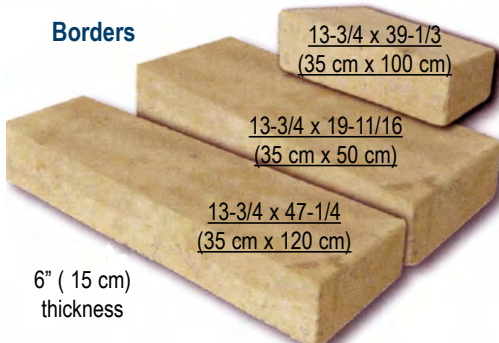

**Custom cobble sizes:** 1-1/2 - 2 x 1-1/2 - 2 x 1-11/16", 2-1/2 x 2-1/2x 2", 4-1/2 x 4-1/2 x 1-3/4" & 6x6x1-3/4. **Colors:** Antik Castle: Light, Dark or Blend

**Blocks**

9-7/8 x 23-5/8  
(25 cm x 60 cm)  
 7-7/8 x 23-5/8  
(20 cm x 60 cm)  
 5-7/8 x 23-5/8  
(15 cm x 60 cm)

2-1/2" (6,3 cm)  
 thickness

**Curbs**

10 x 29-1/2  
(15 cm x 60 cm)

T2

4-3/4 ( 12 cm)  
 thickness

**Borders**

13-3/4 x 39-1/3  
(35 cm x 100 cm)

13-3/4 x 19-11/16  
(35 cm x 50 cm)

### Corners

3-1/8 (8 cm)

2-1/2 (6,3 cm)

4 (10 cm)

1-11/16 (4,3 cm)

5-7/8 (8 cm)

Length:  
6 - 12" (15-30 cm)

Height:  
8-1/8 - 4" (8-10 cm)