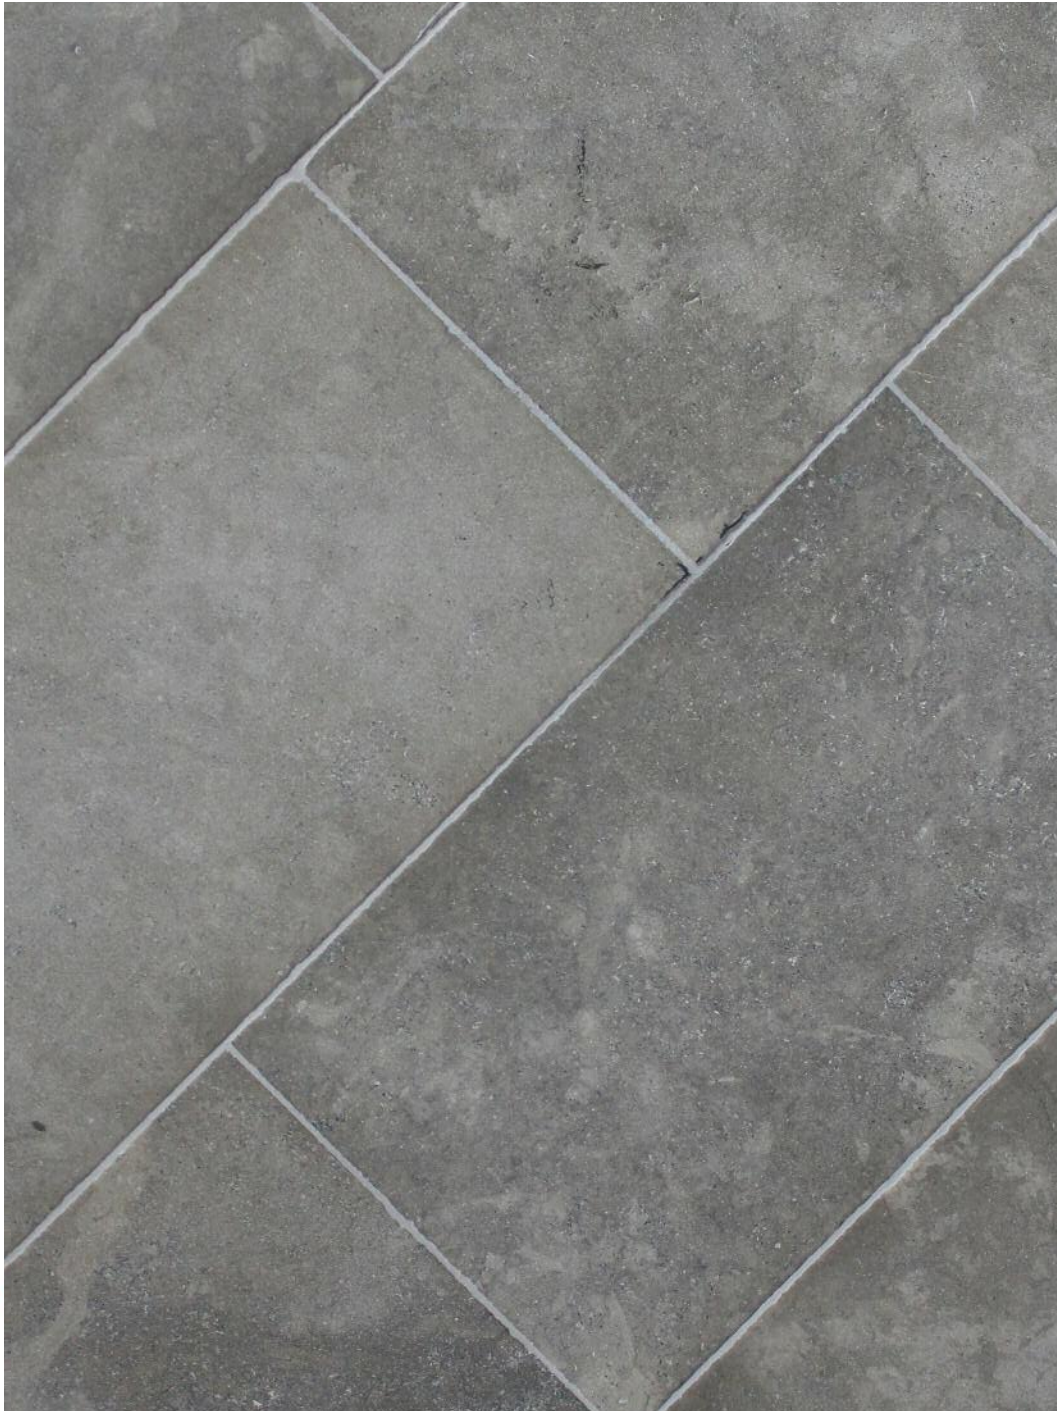

# FRENCH LIMESTONE

## ROQUEMAILLÈRE

Coveted the world over for its distinctive warm colors and tres belle appeal, the *French Limestone Collection* stands apart. Stock-FOB Los Angeles warehouse. Custom sizes & finishes: subject to minimum quantities & 8 -10 week lead time. Stone is a natural product, please expect some beautiful color variation.

**Stock Tile Size & Finish:** 16 x Free Length x 5/8" (as shown) in Medieval finish with Antiqued edge.

**Slab Sizes:** approx. 30 x 82 x 1-1/4" or 2" **Slab Finishes:** Honed, Brushed, Bush-hammered or Sandblasted.

## ROQUEMAILLÈRE

16 x Free Length set in random pattern

Shown with Petit Granit Belgian Blue Limestone

Stocked 16 x Free Length (Medieval finish, sealed)