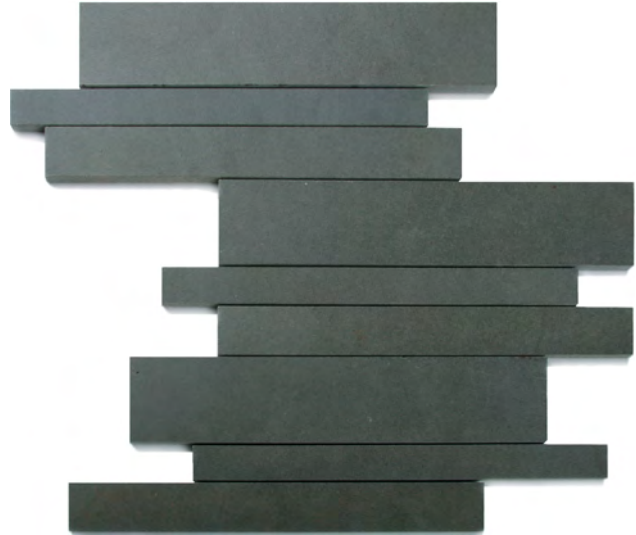

Stocked in 2 color tones: **Black**, which has a deep color, with an extremely low absorption and **Grey**, which is lighter and livelier with subtle movement. Both tones are stocked FOB Los Angeles warehouse.

GREY BASALT - Flamed Wave 12 x 24 x 5/8

GREY BASALT - Antique Bush Hammered 12 x 24 x 3/8

GREY BASALT - Kohala Sawn 12 x 24 x 3/4

GREY BASALT - Striated finish 12 x 24 x 3/8

BASALT MOSAIC

Piece Size: varies- see below. Sheet Size: approx. 12 x 12", except Downtown: 5.9" x 12, Cultured Brick: 11-7/8" x 14-1/3" & Bullets: 11.73" x 11.73". Recommended usage: Commercial or residential- indoor or outdoor. Face-mounting & water-use glue is recommended for mosaics used in water applications. FOB Los Angeles warehouse. Sizes are approximate. Stone is a natural product, please expect some color variation and for best results seal after installation.

Cultured Brick (Honed)

Cultured Brick (Honed)
Piece Length: 12" Widths: 1", 1-1/2" & 2" Thick: 3/8"

Bullets (Honed)
Piece size: various Thickness: 5/16"

Downtown (Polished)
Piece Size: 1-1/2" x 3/4" & 3/8" Thickness: 3/8" & 5/8"