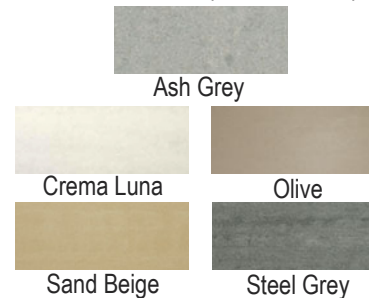

26-SO (2 x 6 Soldier / Off-set)

26-HI (2 x 6 Herringbone & Insert)

26-BI (2 x 6 Brick & Insert)

MATERIAL OPTIONS

Ceramic coordinates with our *Kira Collection* field sizes and trim. Porcelain coordinates with our *Modern Limestone Collection*. Stone coordinates with *The Stone Collection*, including 12x24x3/8 brushed finish, stocked in all stones shown below. Schluter can be used in lieu of trim- please ask.

CERAMIC (gloss finish)

GLASS (clear finish)

PORCELAIN (matte finish)

STONE (honed finish)