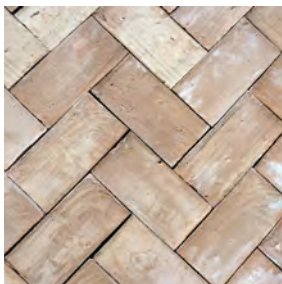

Antiqued French Ivory

5-3/4x11-1/2x3/4"
1,514.20 SF